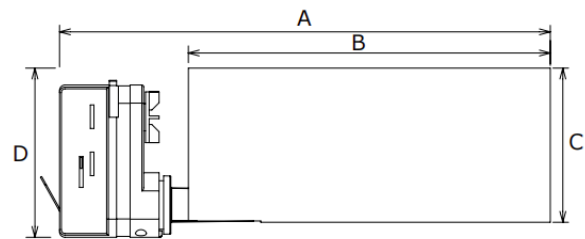

FEATURES & BENEFITS

LED Driver	Built-in
Dimming Option	Triac/ DALI/ 0-10V
Ingress Protection (IP Rating)	IP 20
Power Factor (PF)	≥0.9
Certification	SAA/RoHS/CE/CB

INSTALLATION & ACCESSORIES

DATA SHEET

CODE	WATT	INPUT VOLTAGE	SIZE(AxBxCxDmm)	LUMEN(±5%)
TLI-TR30-35W	35W	AC220-240V	271x200x100x108	3150-3500lm